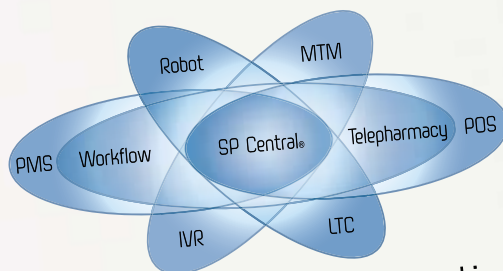

ScriptPro® Perfect Integration.

ScriptPro®

Pharmacy Automation

5828 Reeds Rd. • Mission, KS 66202-2740 USA
913.384.1008 • 800.606.7628 • www.scriptpro.com

July 2007